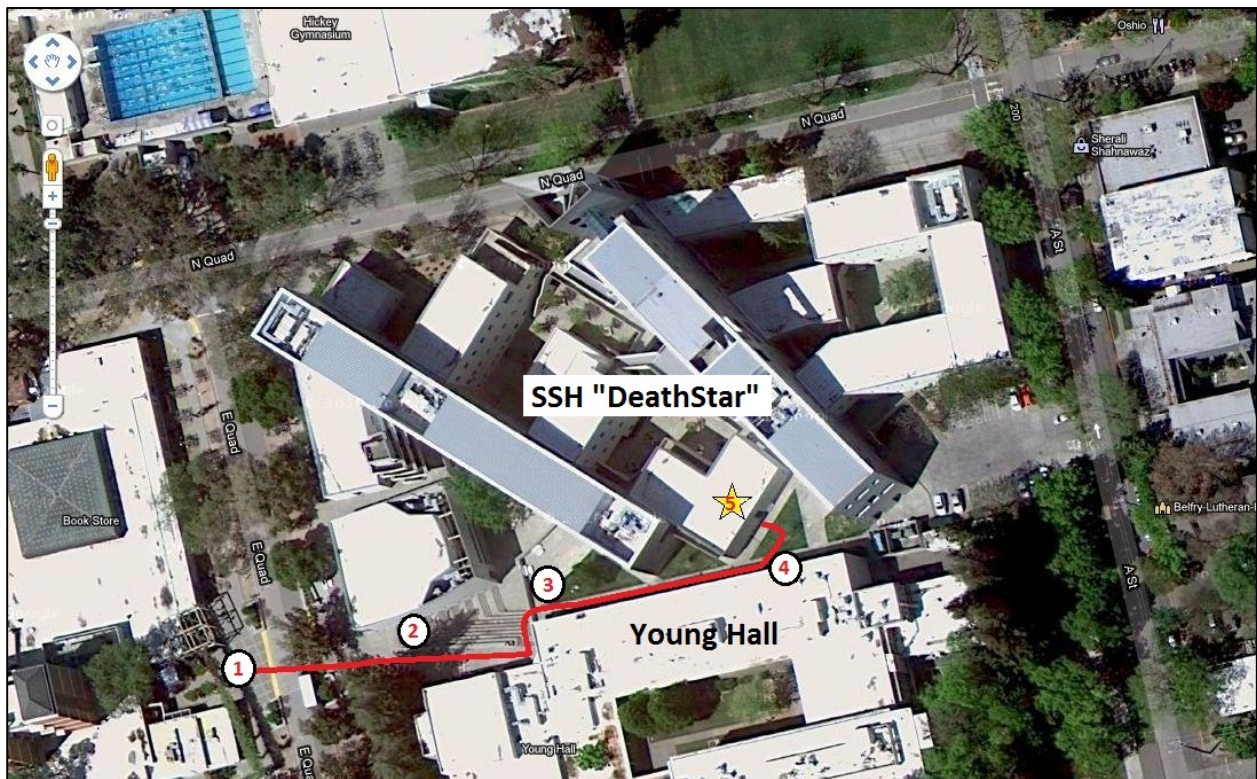

Directions to SSH 1324

1. Starting near the bookstore in the MU, cross East Quad toward SSH and Young Hall.
2. Walk between the two buildings, stay to the right of the giant stairs.
3. Continue walking along the side of Young Hall.
4. Follow the hedges until you see a square, one-story cement building. On the eastern side of this building is a glass door with a buzzer pad next to it.
5. That's our door! Ring the buzzer for 1324 and someone will meet you at the door.