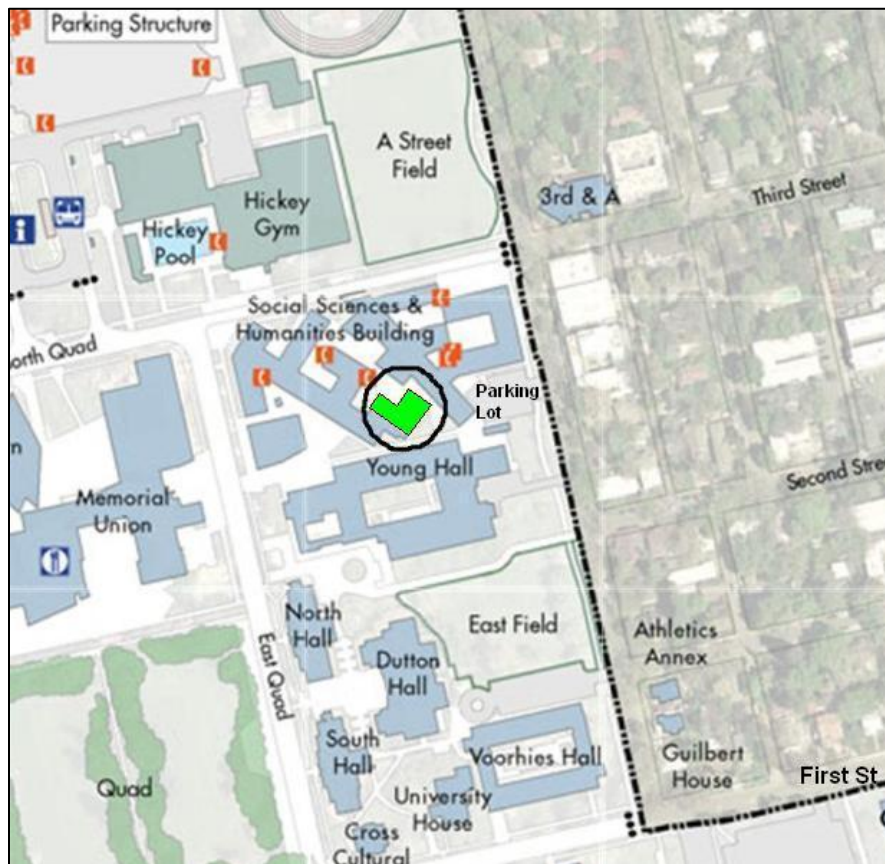

Driving Directions from I-80:

- Take the **Richards Blvd. exit** towards **Downtown Davis**
- Merge onto Richards Blvd. (headed North, towards downtown)
- You will continue briefly on Richards Blvd., passing under the train tracks into the edge of downtown Davis.
- The signal directly after the train tunnel is at First and E Streets.
- Turn **LEFT** onto **First Street**.
- First Street will continue for several blocks and end at a traffic gate on the edge of the UC Davis campus.
- You will be forced to make a **RIGHT** turn onto **A Street**.
- After turning onto A Street, **you may park in the second parking lot on your LEFT.**
 - If you get all the way to the stop sign at 3rd Street, you've gone too far.
- In the parking lot, there are two **Special Permit** spaces. Please park in one of these spots.
- If you have a cell phone, please call (530) 754-9439 and ask for Trevor. If you are unable to reach anyone, try his cell phone at (661) 310-4105.
 - He will bring you out a parking permit to place in your window.